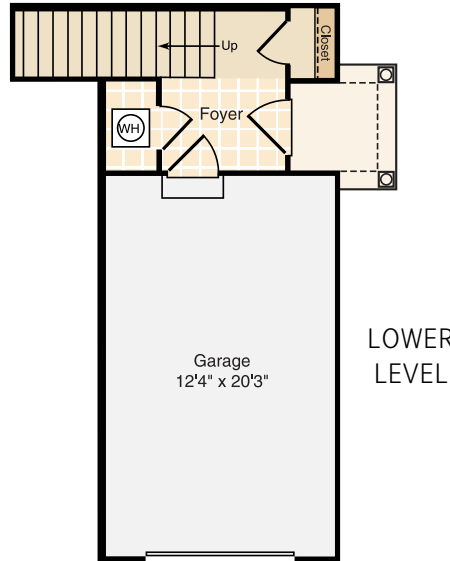

LOWER LEVEL

Living room:

- 18-foot volume ceiling
- Trim includes 3.25" base with 2.25" casings
- Wall-to-wall carpeting
- Interior doors of classic 2-raised-panel design with lever-style hardware from Emtek™ with satin-nickel finish
- Pre-wired for ceiling fan and light

Dining room:

- 18-foot volume ceiling
- Trim includes 3.25" base with 2.25" casings
- Wall-to-wall carpeting
- Interior doors of classic 2-raised-panel design with lever-style hardware from Emtek™ with satin-nickel finish
- Kichler™ designer light fixtures

Foyer:

- Ceramic-tile floor
- Kichler™ designer light fixtures

- Stained Fiber-Classic® entry doors with crystalline glass, brushed nickel casing and Emtek® satin-nickel finish hardware

Kitchen:

- Ceramic-tile floor
- Century Kitchen™ cabinetry with an array of door styles and finishes
- Wall cabinets are 42" except where staggered for design purposes
- Granite countertops and backsplashes
- Stainless steel under-mount single-bowl sink
- Moen™ Integra™ faucets with pullout spout
- Whirlpool™ gas range with self-cleaning oven
- Microwave oven
- Whirlpool® multi-cycle dishwasher
- Whirlpool® 20.9-cubic-foot refrigerator with icemaker
- Kichler™ designer light fixtures
- Pendant lights over island and/or breakfast bar

per plan

- Recessed lighting in balance of kitchen
- Rollout base cabinet shelving and/or concealed trash/recycling bins

Powder room:

- Ceramic-tile floor
- Interior doors of classic 2-raised-panel design with lever-style hardware from Emtek™ with satin-nickel finish
- Kichler™ designer light fixtures

Laundry room:

- Ceramic-tile floor
- Whirlpool® large-capacity washer and dryer
- Open wire shelving above washer and dryer
- High-efficiency gas hot-water heater