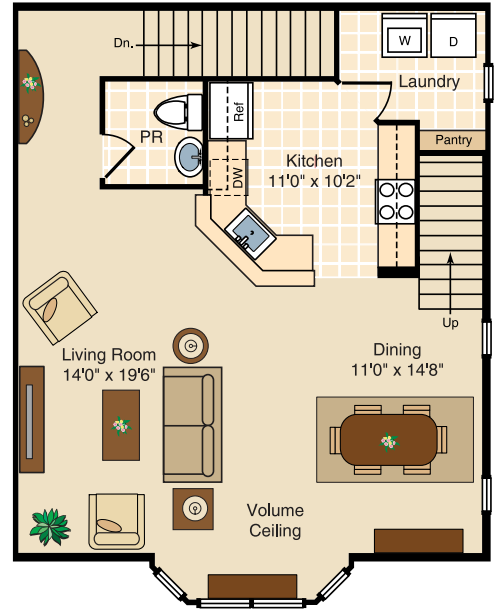

LOWER LEVEL

Living room:

- 18-foot volume ceiling
- Trim includes 3.25" base with 2.25" casings
- Wall-to-wall carpeting
- Interior doors of classic 2-raised-panel design with lever-style hardware from Emtek™ with satin-nickel finish
- Pre-wired for ceiling fan and light

Dining room:

- 18-foot volume ceiling
- Trim includes 3.25" base with 2.25" casings
- Wall-to-wall carpeting
- Interior doors of classic 2-raised-panel design with lever-style hardware from Emtek™ with satin-nickel finish
- Kichler™ designer light fixtures

Foyer:

- Ceramic-tile floor
- Kichler™ designer light fixtures

- Stained Fiber-Classic® entry doors with crystalline glass, brushed nickel casing and Emtek® satin-nickel finish hardware

Kitchen:

- Ceramic-tile floor
- Century Kitchen™ cabinetry with an array of door styles and finishes
- Wall cabinets are 42" except where staggered for design purposes
- Granite countertops and backsplashes
- Stainless steel under-mount single-bowl sink
- Moen™ Integra™ faucets with pullout spout
- Whirlpool™ gas range with self-cleaning oven
- Microwave oven
- Whirlpool® multi-cycle dishwasher
- Whirlpool® 20.9-cubic-foot refrigerator with icemaker
- Kichler™ designer light fixtures
- Pendant lights over island and/or breakfast bar

per plan

- Recessed lighting in balance of kitchen
- Rollout base cabinet shelving and/or concealed trash/recycling bins

Powder room:

- Ceramic-tile floor
- Interior doors of classic 2-raised-panel design with lever-style hardware from Emtek™ with satin-nickel finish
- Kichler™ designer light fixtures