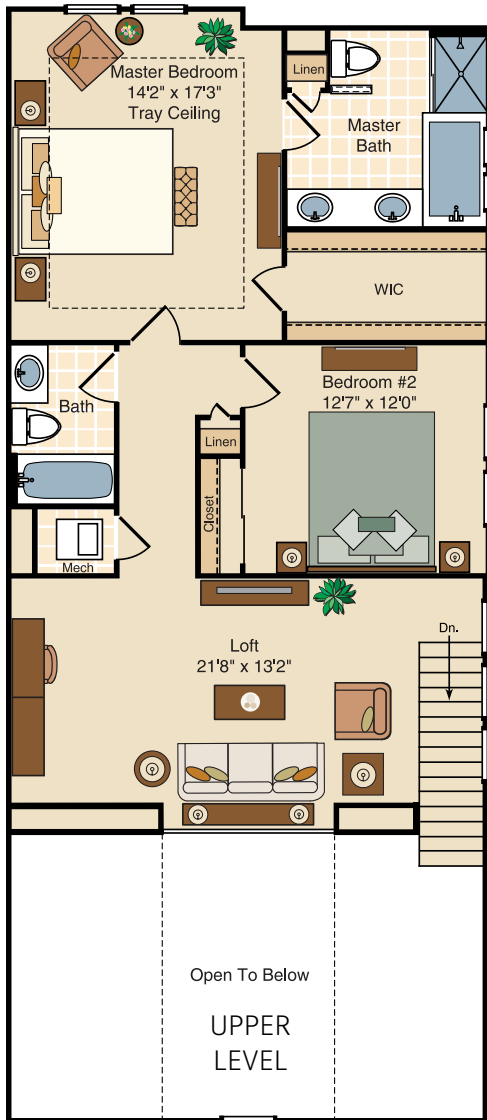

LOWER LEVEL

Living room:

- 18-foot volume ceiling
- Trim includes 3.25" base with 2.25" casings
- Wall-to-wall carpeting
- Interior doors of classic 2-raised-panel design with lever-style hardware from Emtek™ with satin-nickel finish
- Pre-wired for ceiling fan and light

Dining room:

- 18-foot volume ceiling
- Trim includes 3.25" base with 2.25" casings
- Wall-to-wall carpeting
- Interior doors of classic 2-raised-panel design with lever-style hardware from Emtek™ with satin-nickel finish
- Kichler™ designer light fixtures

per plan

- Recessed lighting in balance of kitchen
- Rollout base cabinet shelving and/or concealed trash/recycling bins

Powder room:

- Ceramic-tile floor
- Interior doors of classic 2-raised-panel design with lever-style hardware from Emtek™ with satin-nickel finish
- Kichler™ designer light fixtures

Laundry room:

- Ceramic-tile floor
- Whirlpool® large-capacity washer and dryer
- Open wire shelving above washer and dryer
- High-efficiency gas hot-water heater

UPPER LEVEL

Master bedroom:

- Master bedroom walk-in closets with vinyl-coated wire shelving
- Trim includes 3.25" base with 2.25" casings
- Wall-to-wall carpeting
- Pre-wired for ceiling fan and light
- Interior doors of classic 2-raised-panel design with lever-style hardware from Emtek™ with satin-nickel finish